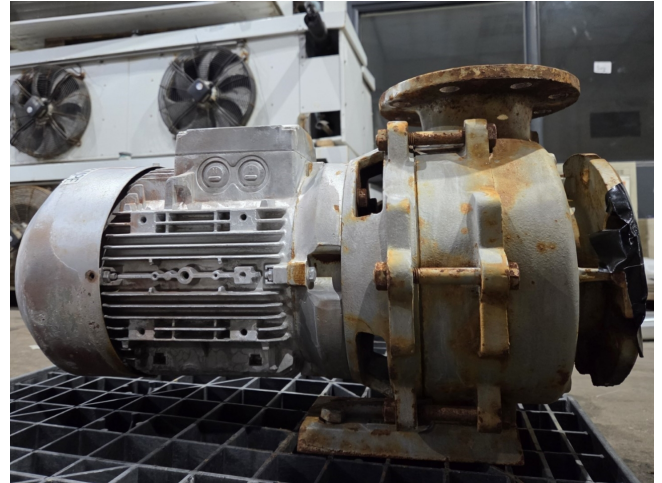

## Specifications

Marca	Edur
Tipo	Baltimore
Potencia máx. (kW)	7,5
Stock	1

### Used Edur Baltimore

Used Edur Baltimore water pump with a Siemens electric motor: 7,5 kW - 2930 RPM. Dimensions: 650x400x410 mm (LxWxH).

Your partner for used commercial and industrial refrigeration equipment