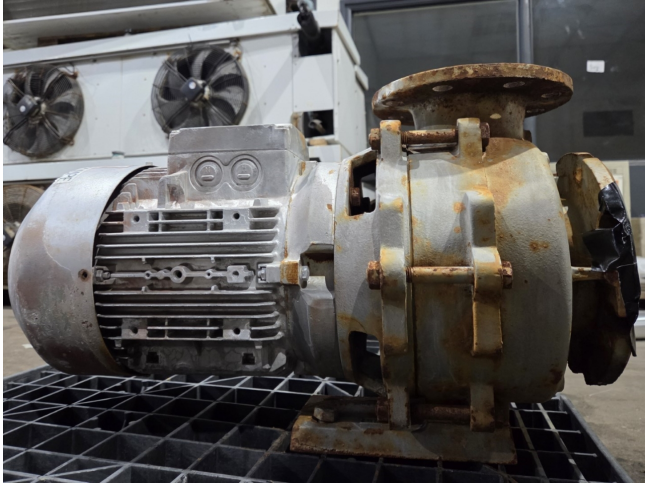

## Specifications

Marca	Edur
Tipo	Baltimore
Potencia máx. (kW)	7,5
Stock	1

### Used Edur Baltimore

Used Edur Baltimore water pump with a Siemens electric motor: 7,5 kW - 2930 RPM. Dimensions: 650x400x410 mm (LxWxH).

Your partner for used commercial and industrial refrigeration equipment