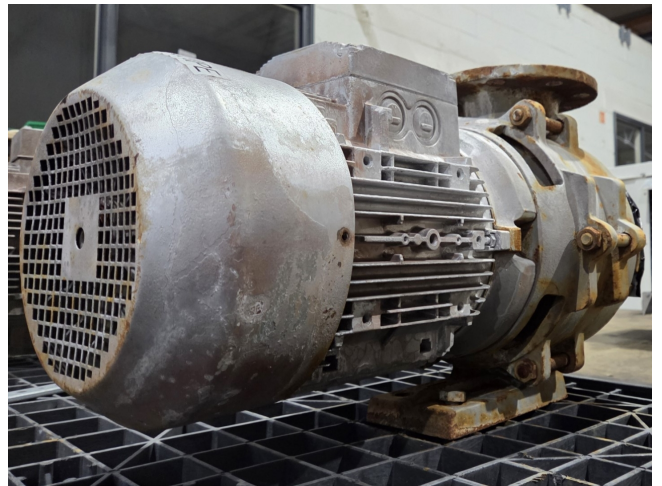

## Specifications

Marca	Edur
Tipo	Baltimore
Potencia máx. (kW)	7,5
Stock	1

### Used Edur Baltimore

Used Edur Baltimore water pump with a Siemens electric motor: 7,5 kW - 2930 RPM. Dimensions: 650x400x410 mm (LxWxH).

Your partner for used commercial and industrial refrigeration equipment